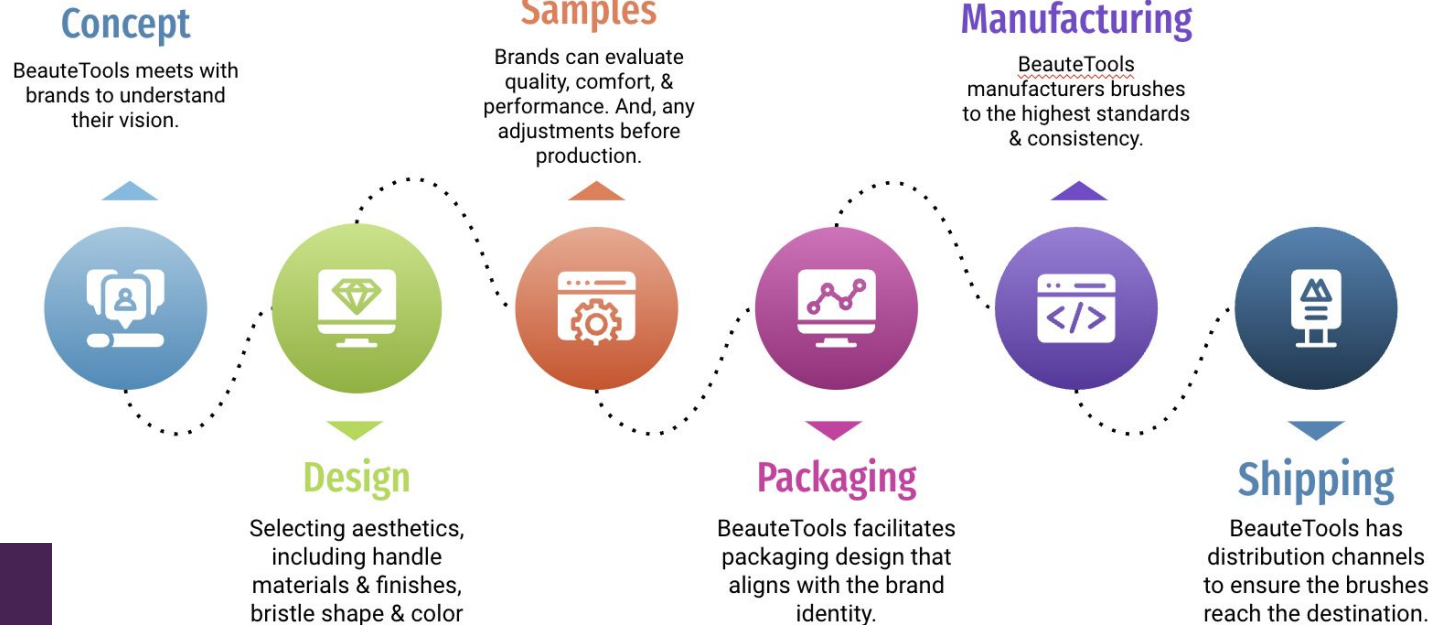

# ABOUT US

# BeauteTools™

Our products are trusted by top retailers such as Ulta Beauty, Macy's, Nordstrom, Target, and Dillard's. We can't wait to help you shine!

Welcome to BeauteTools!

We are a premier private label manufacturer of makeup brushes, based in Frisco, Texas, and we own our ISO-certified facilities in China.

Our mission is to provide seamless experiences for our brand partners, collaborating to realize their unique visions under the motto, "Science Behind the Beauty." We prioritize quality, holding certifications like ISO9001 and ISO14001.

# The BeauteTools Process

BeauteTools guides beauty brands through the stages of creating private label makeup brushes & accessories.

02